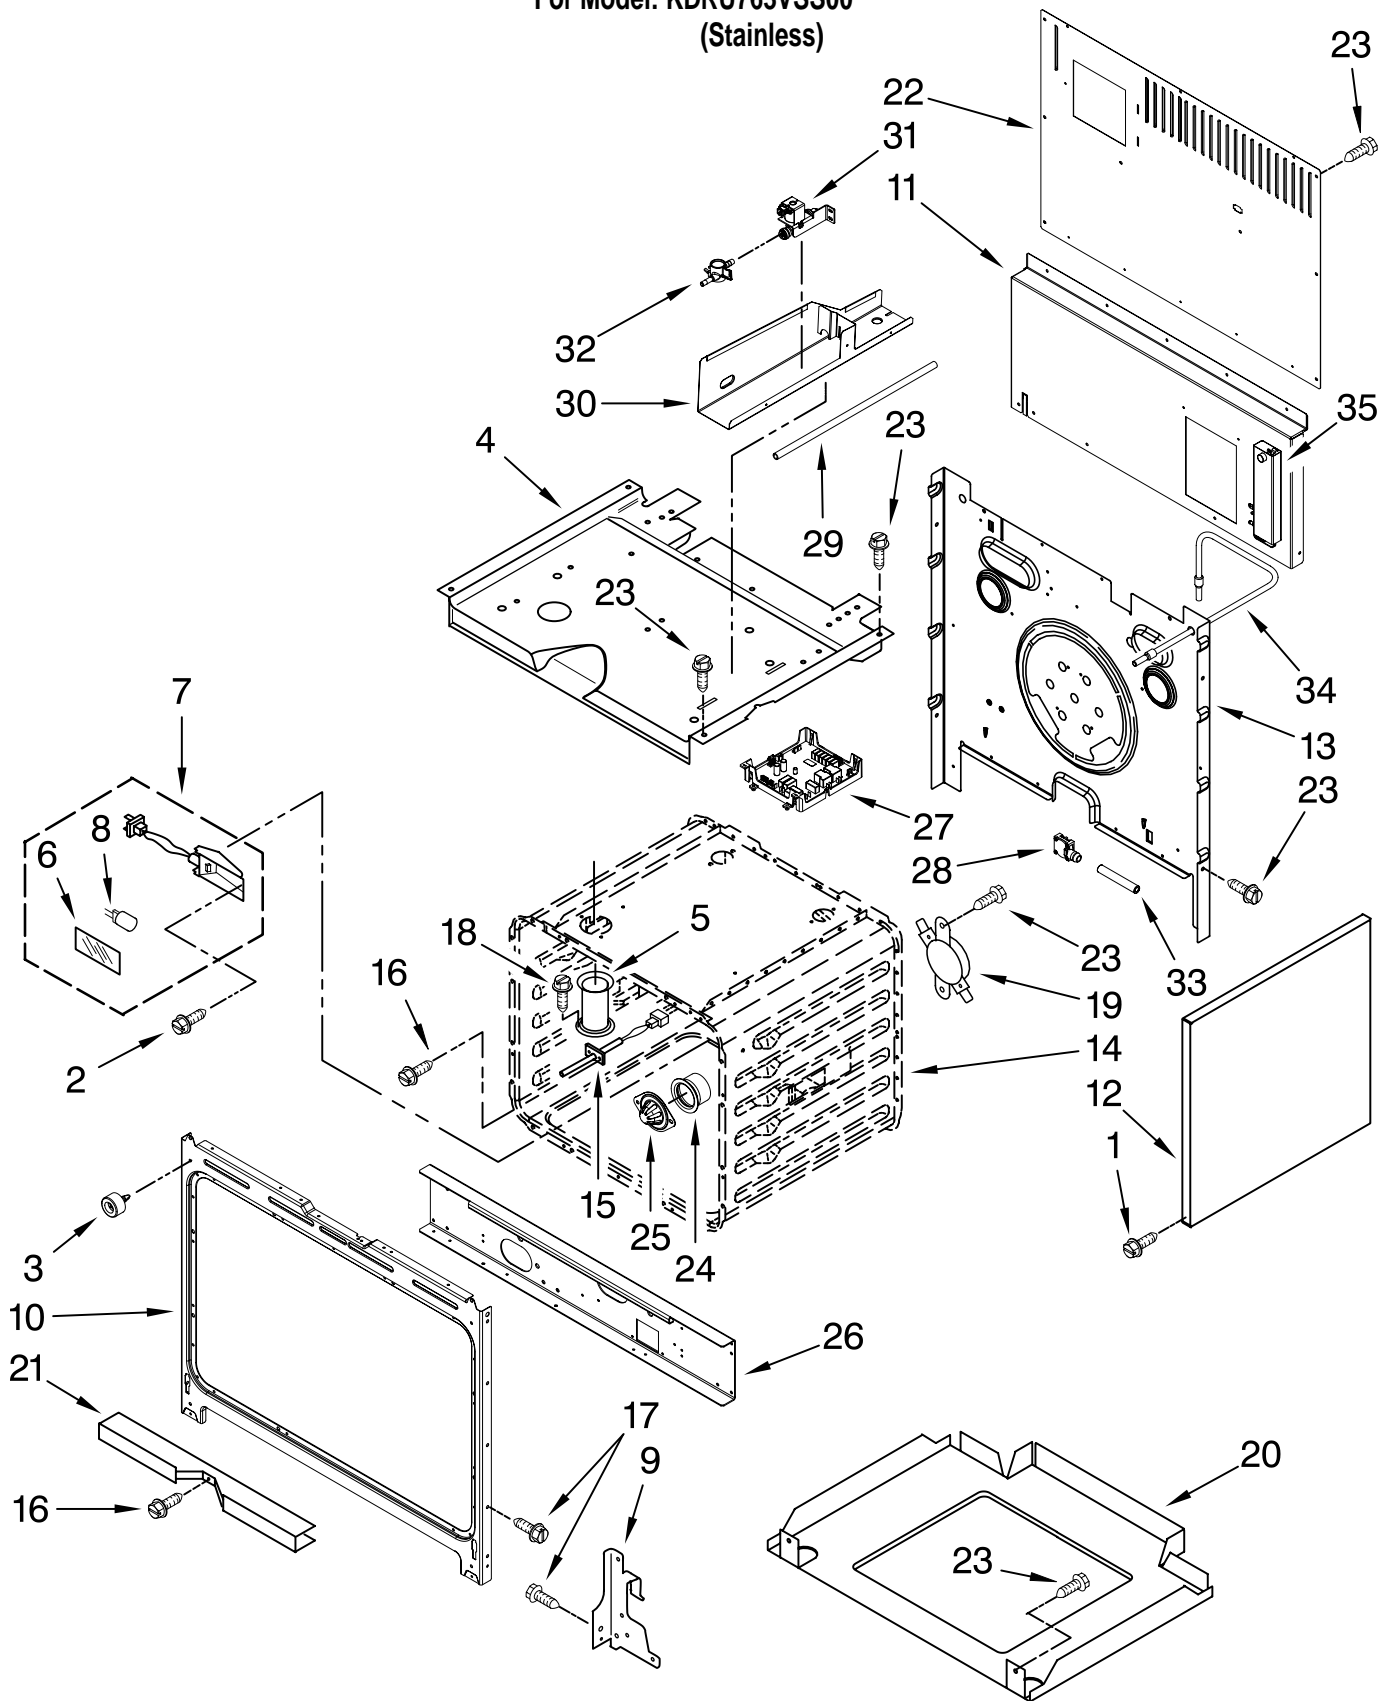

OVEN PARTS

For Model: KDRU763VSS00
(Stainless)

FOR ORDERING INFORMATION REFER TO PARTS PRICE LIST

OVEN PARTS

For Model: KDRU763VSS00

(Stainless)

Illus.	Part	
No.	No.	DESCRIPTION
1	4449743	Screw
2	4449748	Screw
3	W10105790	Assembly, Bumper
4	W10267896	Top, Chassis
5	W10288061	Tube, Vent
6	W10169756	Lens, Light
7	W10009940	Oven Light Assy
8	W10169757	Bulb, Light
9		Hinge Receiver
	4455605	Left
	4455606	Right
10	W10160867	Frame, Front
11	W10145398	Panel, Back Bottom
12		Side, Chassis
	W10269205	Right
	W10269206	Left
13	W10273153	Back, Chassis
14		Liner, Oven (Not Serviced)
15	W10131825	Sensor
16	4449154	Screw
17	4449040	Screw
18	3196176	Screw
19	4449751	Thermostat (TOD)
20	W10235536	Base, Chassis
21	W10157511	Retainer, Gasket
22	W10269208	Panel, Back Top
23	7101P426-60	Screw
24	W10153096	Orifice, Boiler
25	9758597	Orifice, Boiler Slip Fit
26	W10269193	Support, Channel
27	W10116188	Appliance, Manager
28	W10194453	Switch, Pressure
29	W10076930	Hose, Transfer
30	W10160877	Enclosure, Steam Valve
31	W10111418	Valve, Solenoid
32	W10076760	Sensor, Conductivity
33	W10116067	Hose, Silicone
34	W10160828	Tube, Copper Steam
35	9758598	Assembly, Boiler

FOLLOWING PARTS NOT ILLUSTRATED

INSULATION

	Steam Valve
8300158	Insulation, Wrap
W10145746	Insulation, Back